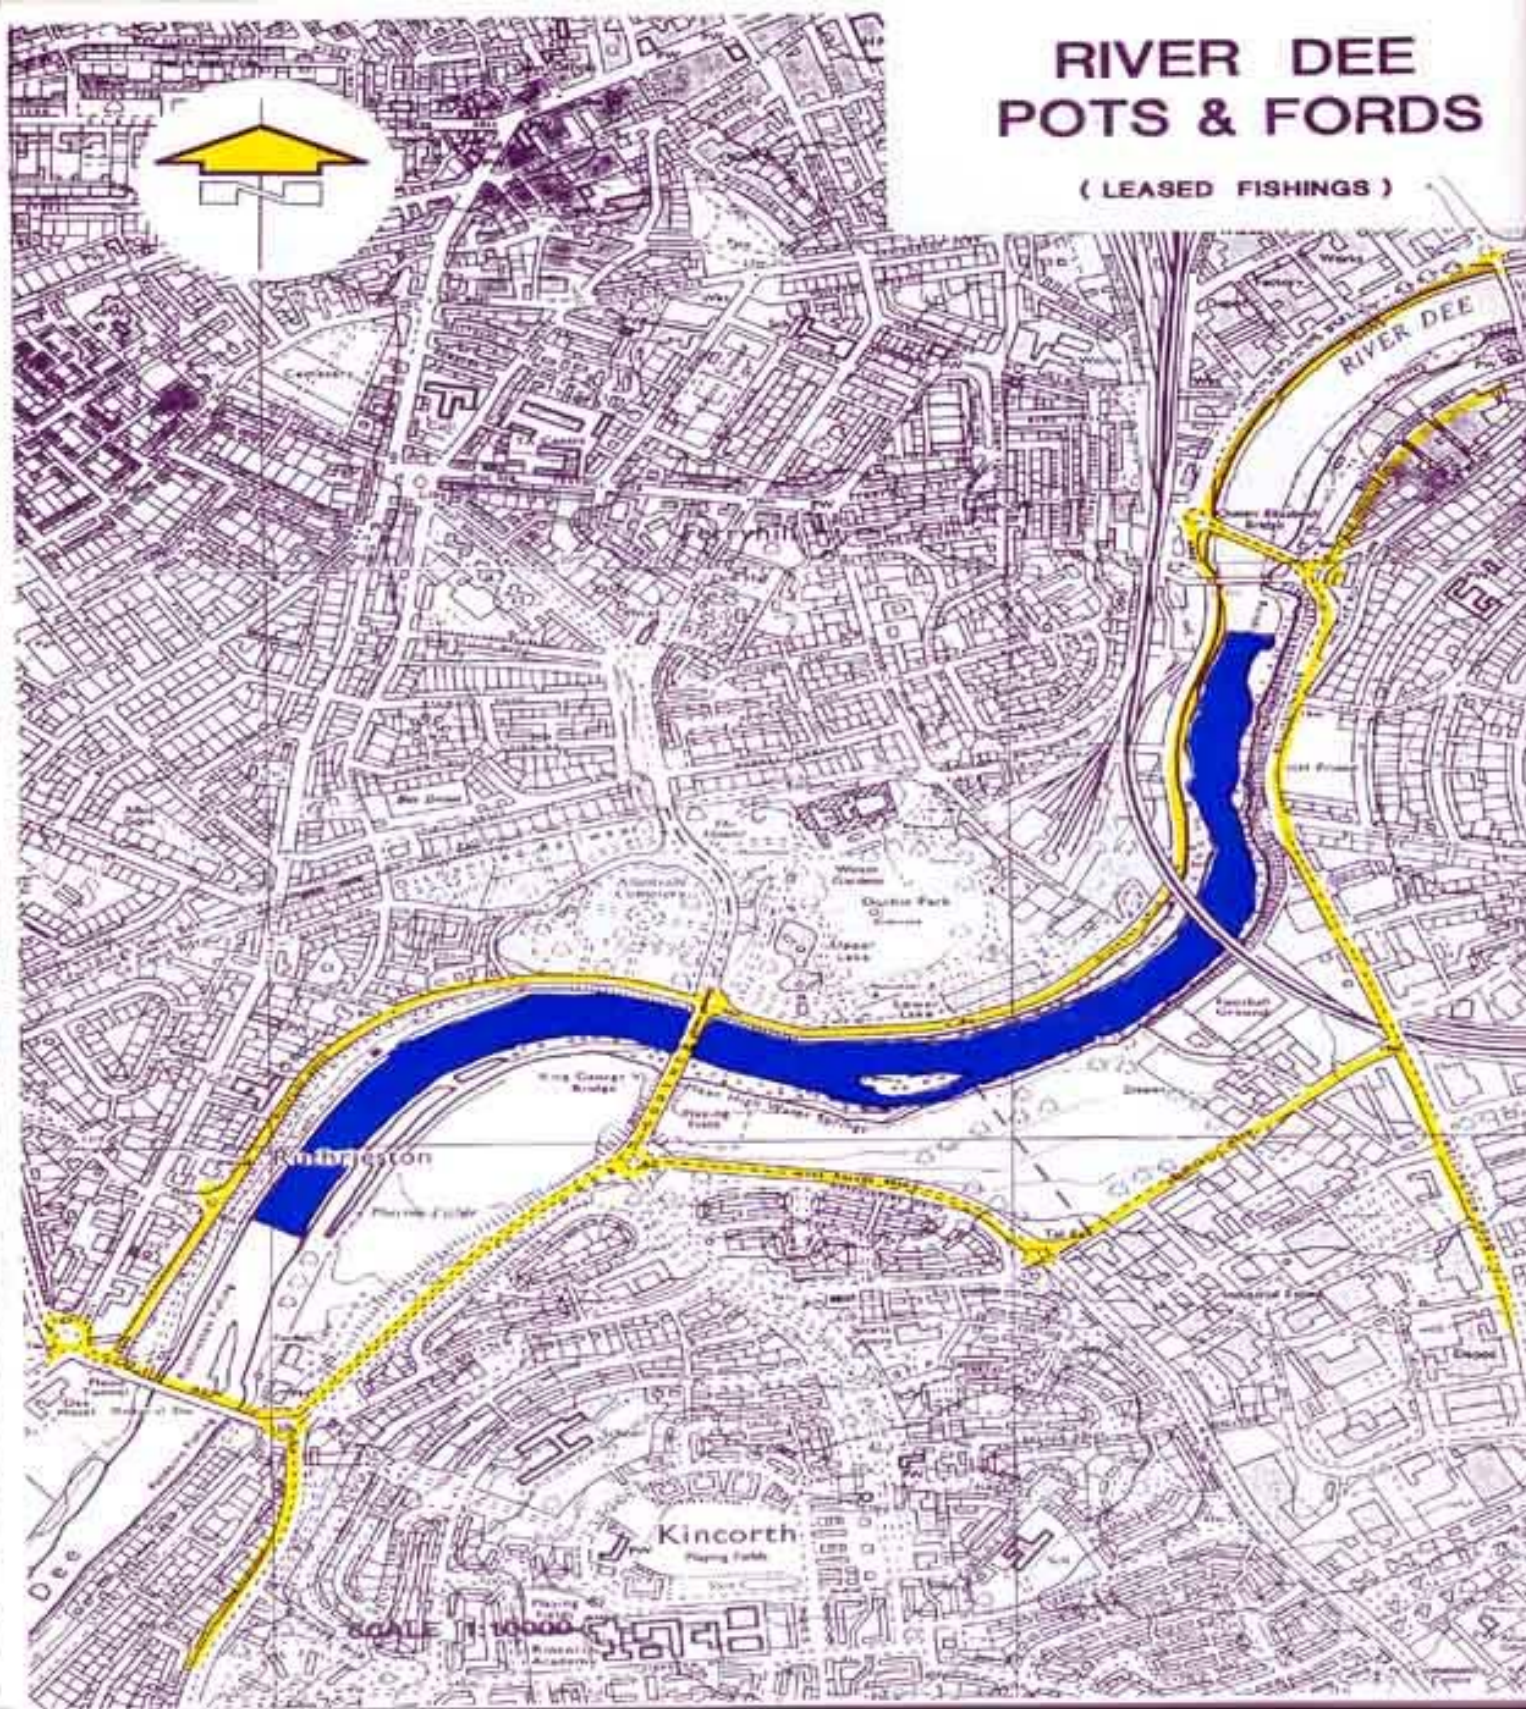

# RIVER DEE POTS & FORDS

( LEASED FISHERIES )

Kinnieston

Kincorth  
Playing Fields

SCALE 1:10000

RIVER DEE