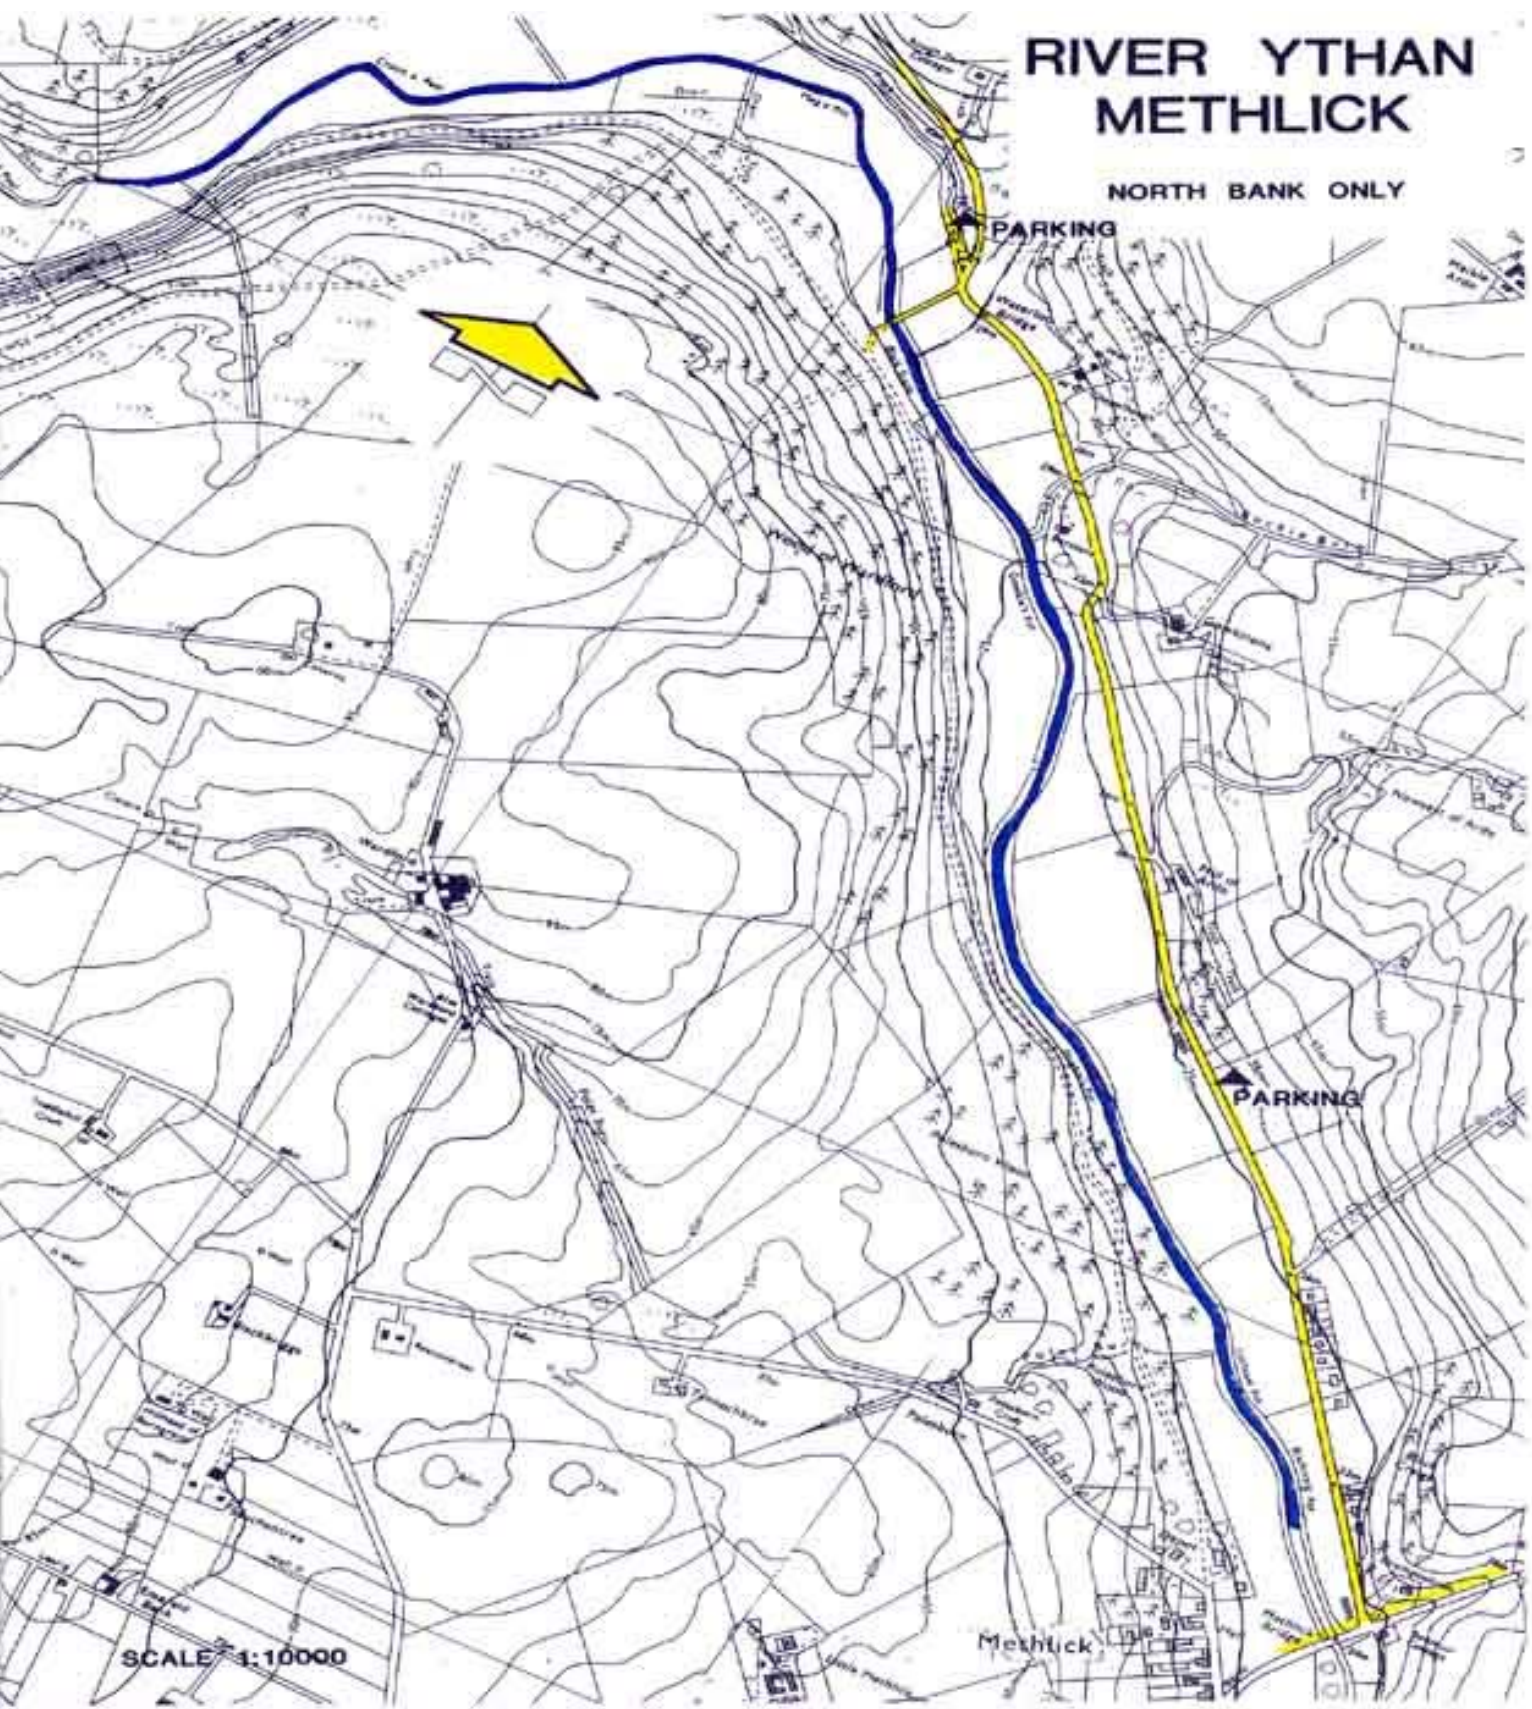

RIVER YTHAN METHLICK

NORTH BANK ONLY

SCALE 1:10000

Methlick

PARKING

PARKING