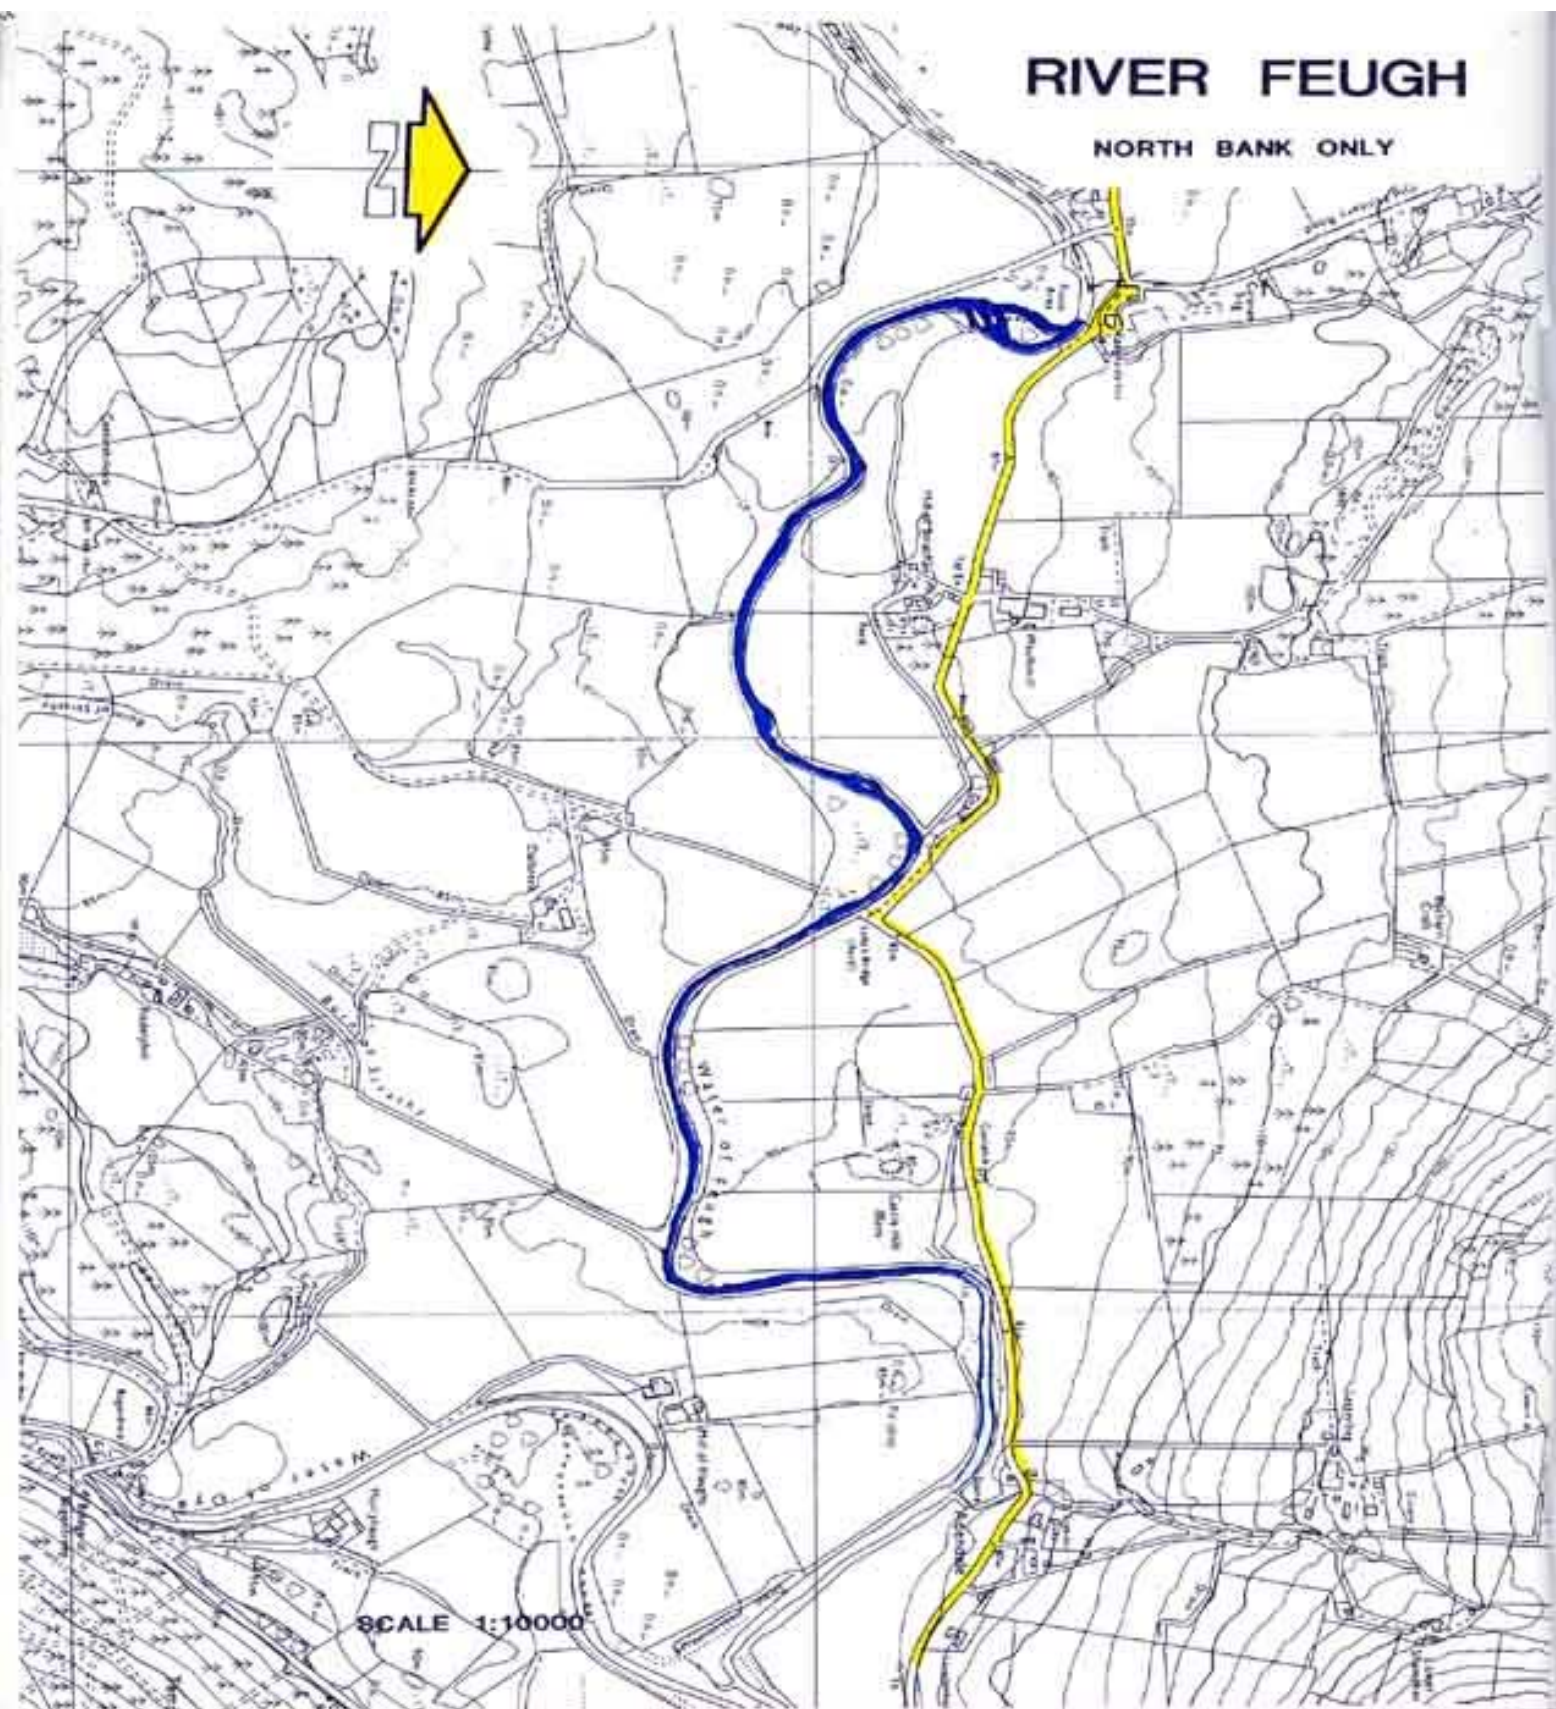

# RIVER FEUGH

NORTH BANK ONLY

SCALE 1:10000