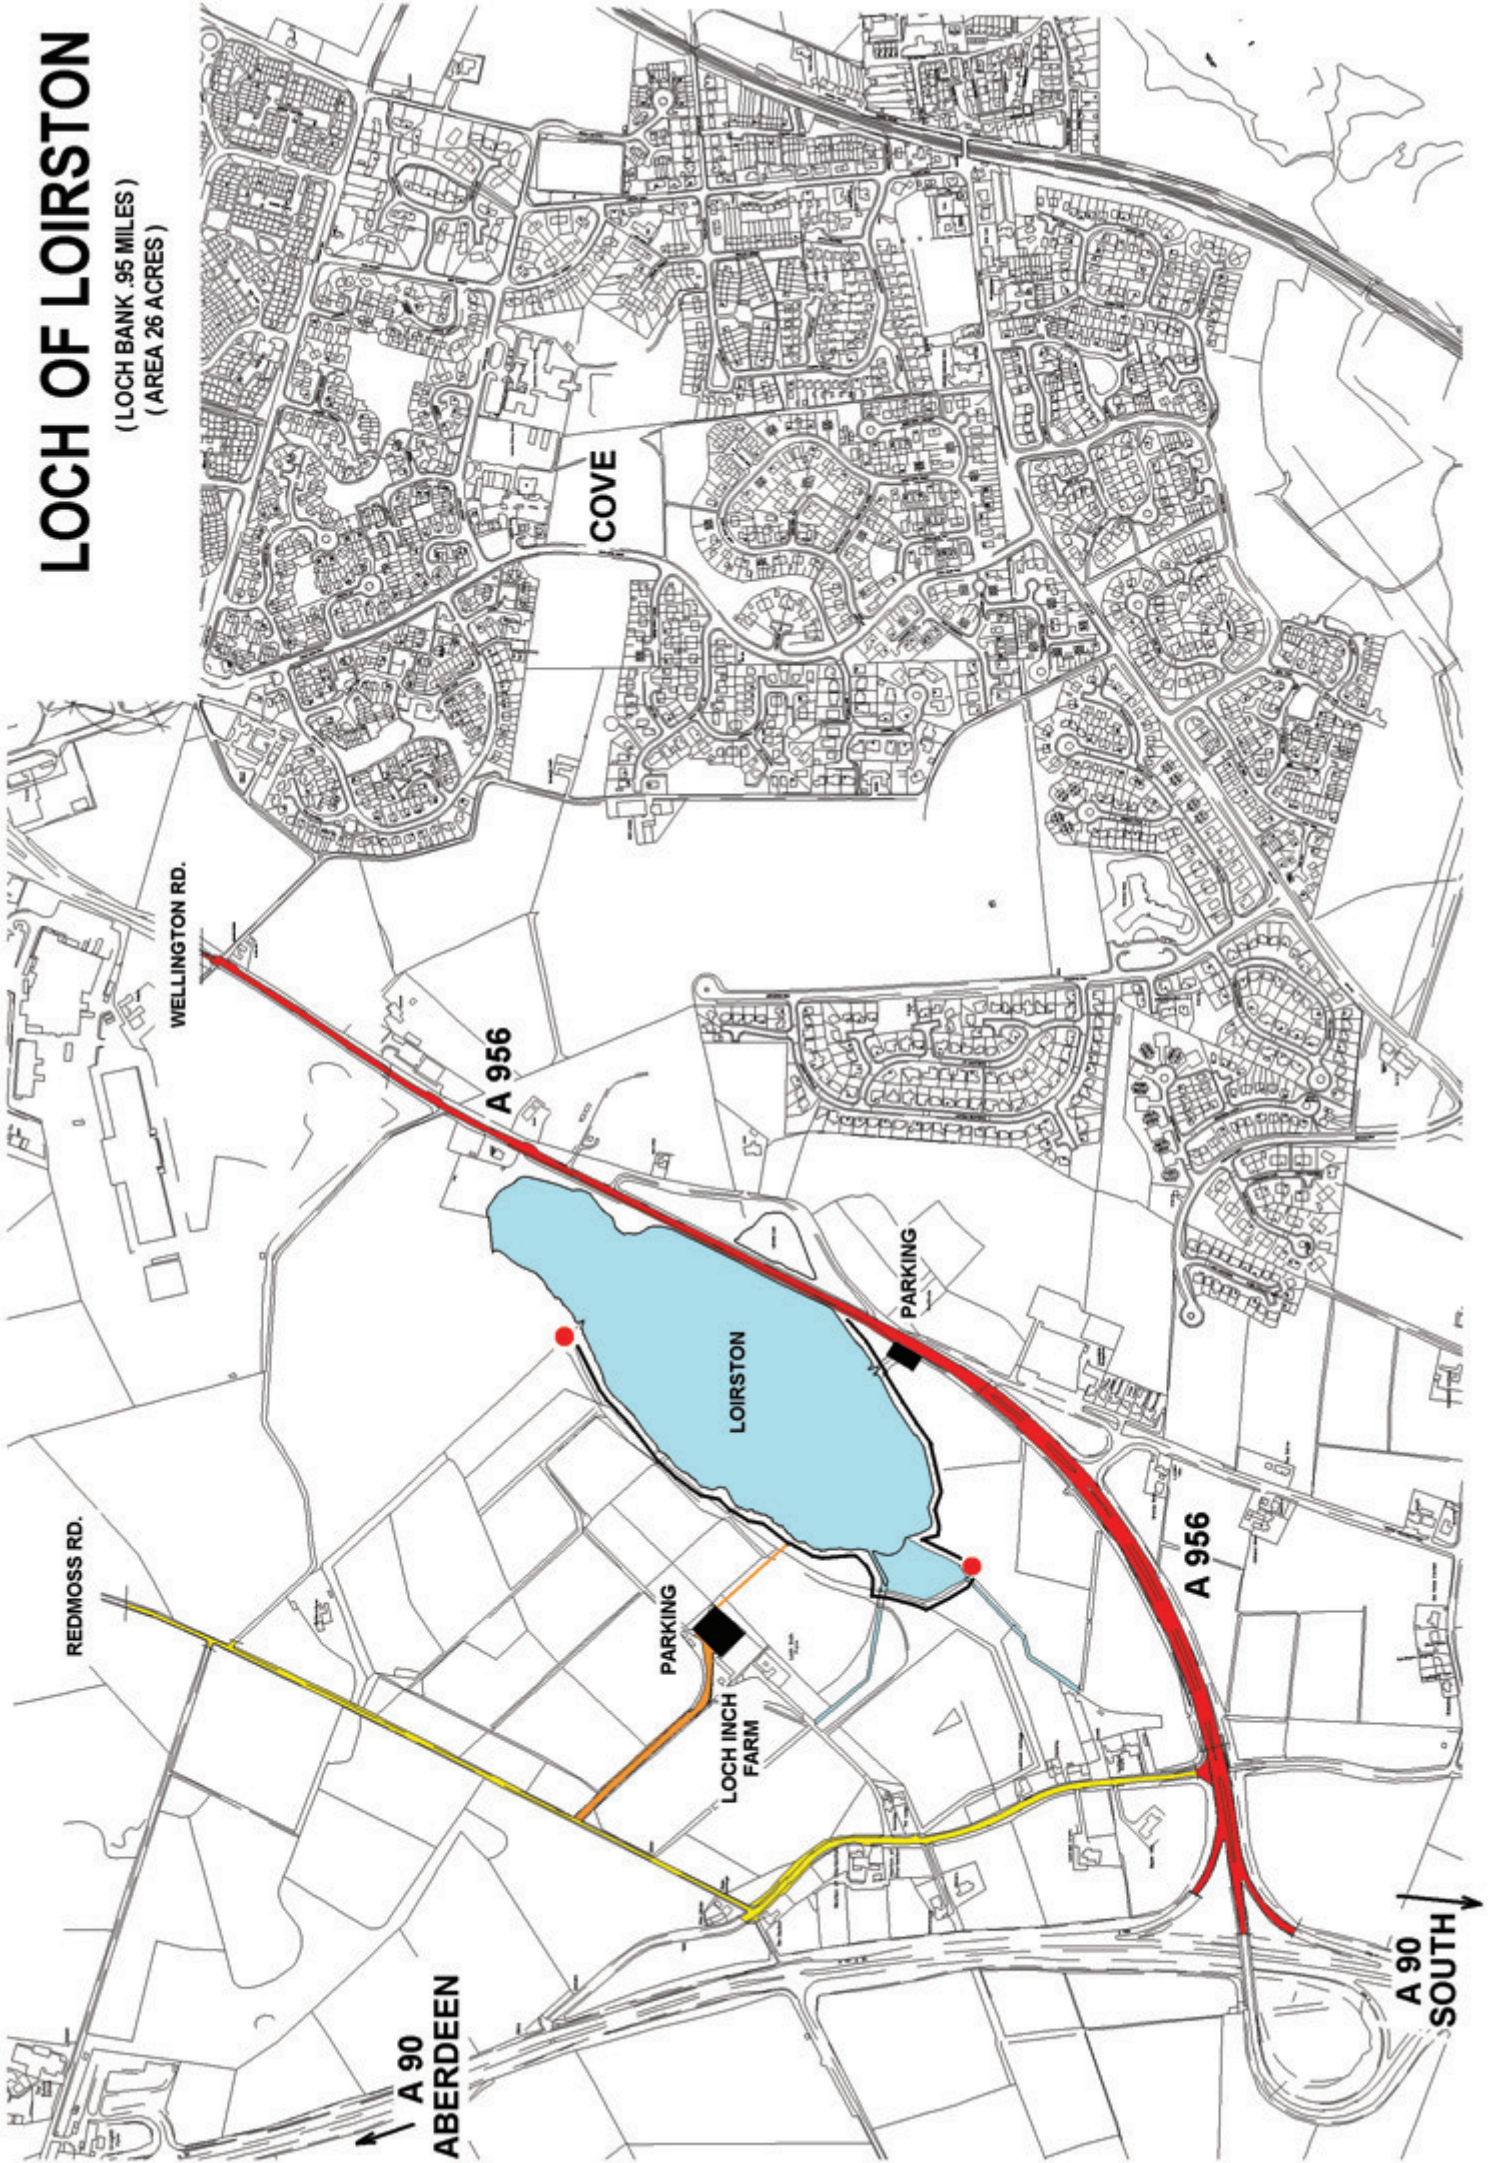

LOCH OF LOIRSTON

(LOCH BANK .95 MILES)
(AREA 26 ACRES)

WELLINGTON RD.

COVE

A 956

LOIRSTON

PARKING

REDMOOR RD.

PARKING

LOCH INCH FARM

A 956

A 90

ABERDEEN

A 90

SOUTH