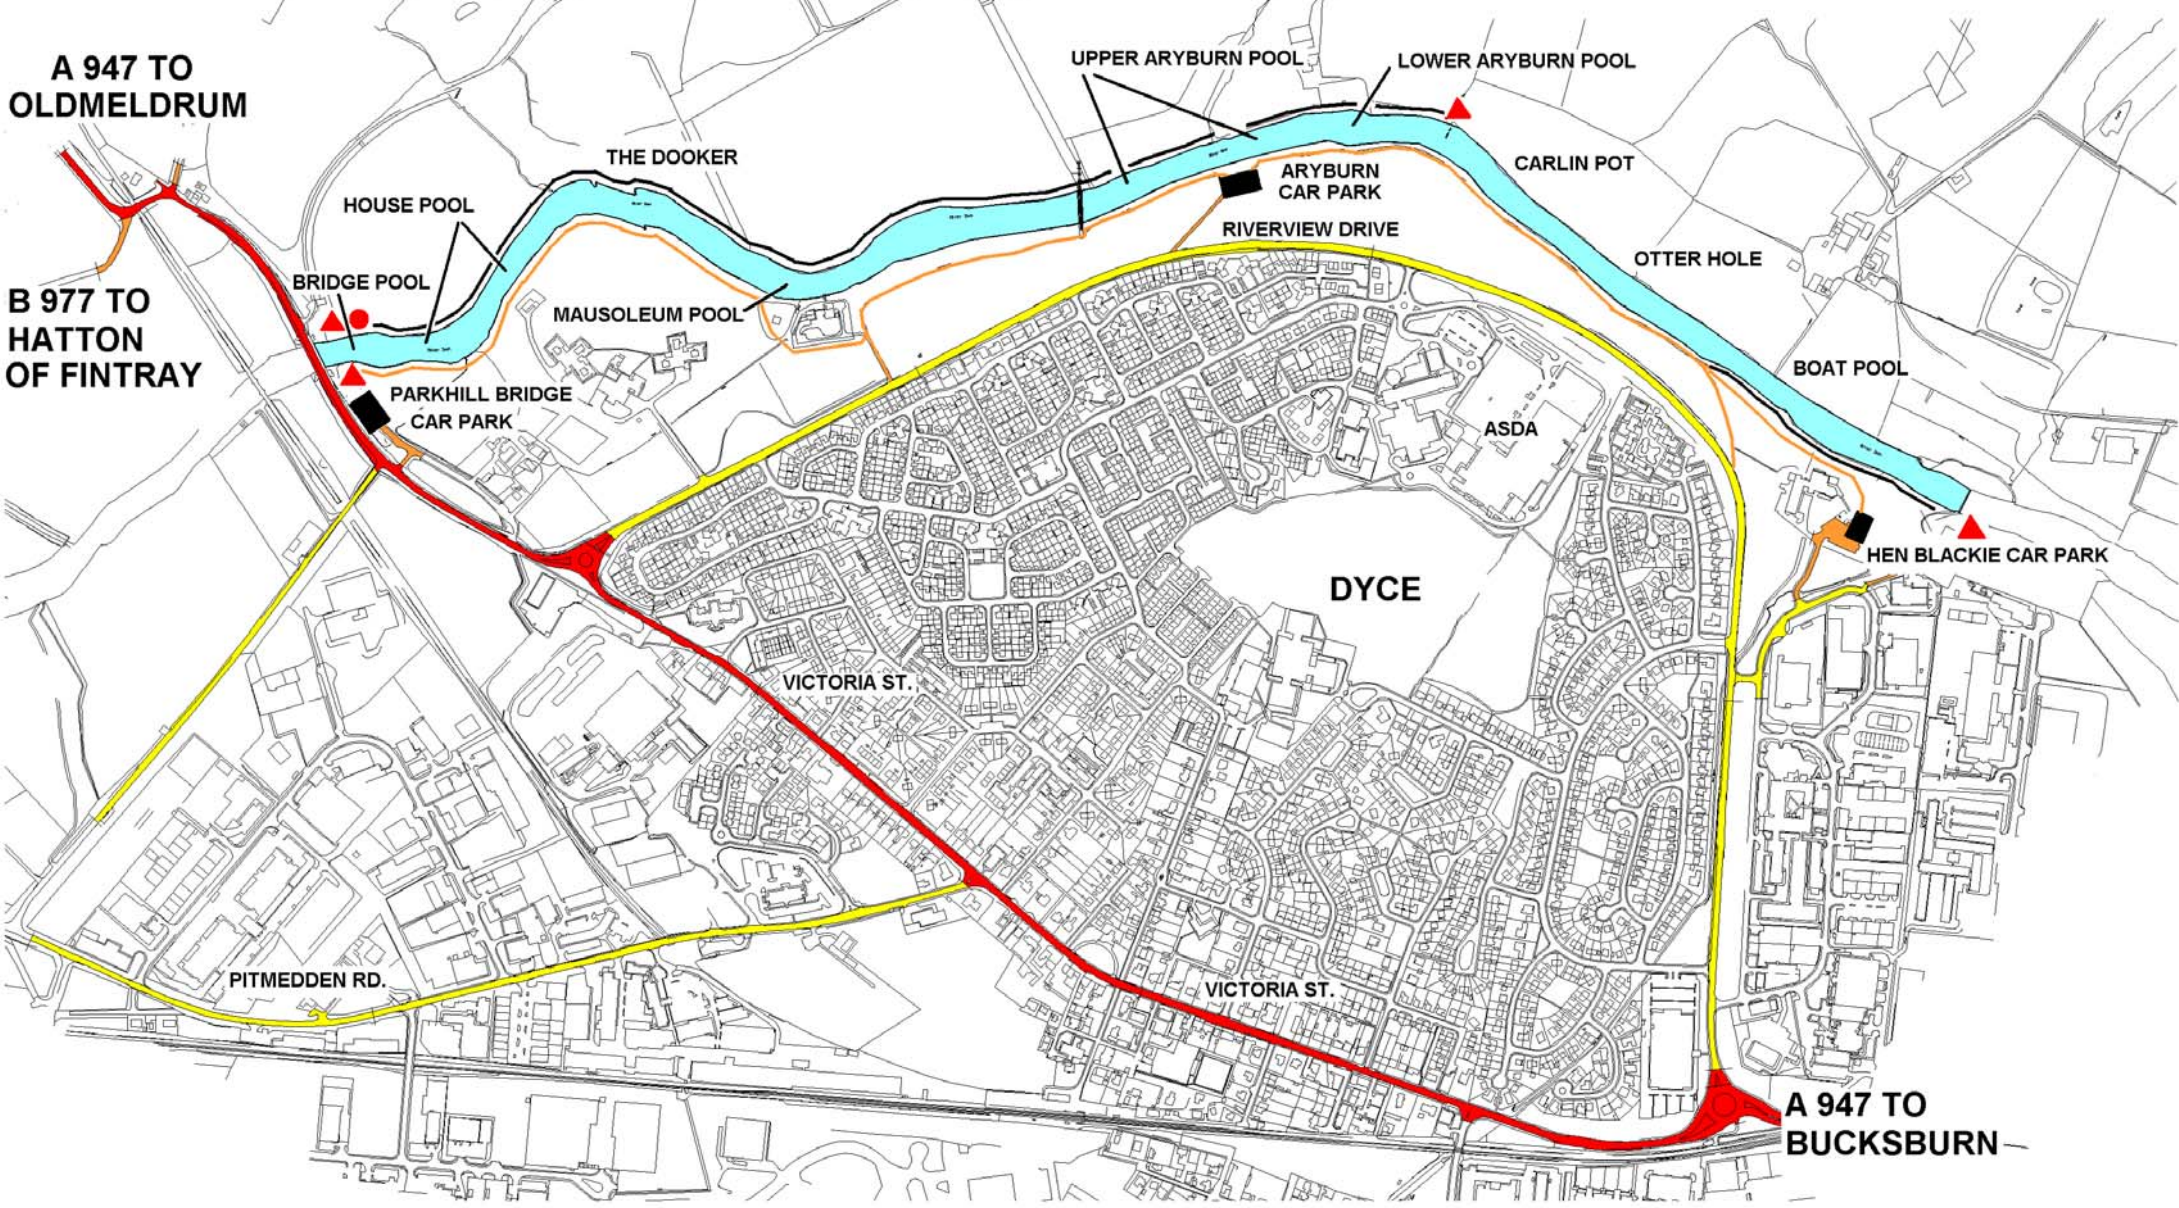

RIVER DON LOWER PARKHILL

(NORTHMOST BANK 1.08 MILES)
(SOUTHMOST BANK 1.53 MILES)

A 947 TO
OLDMELDRUM

B 977 TO
HATTON
OF FINTRAY

PITMEDDEN RD.

VICTORIA ST.

VICTORIA ST.

DYCE

ASDA

A 947 TO
BUCKSBURN